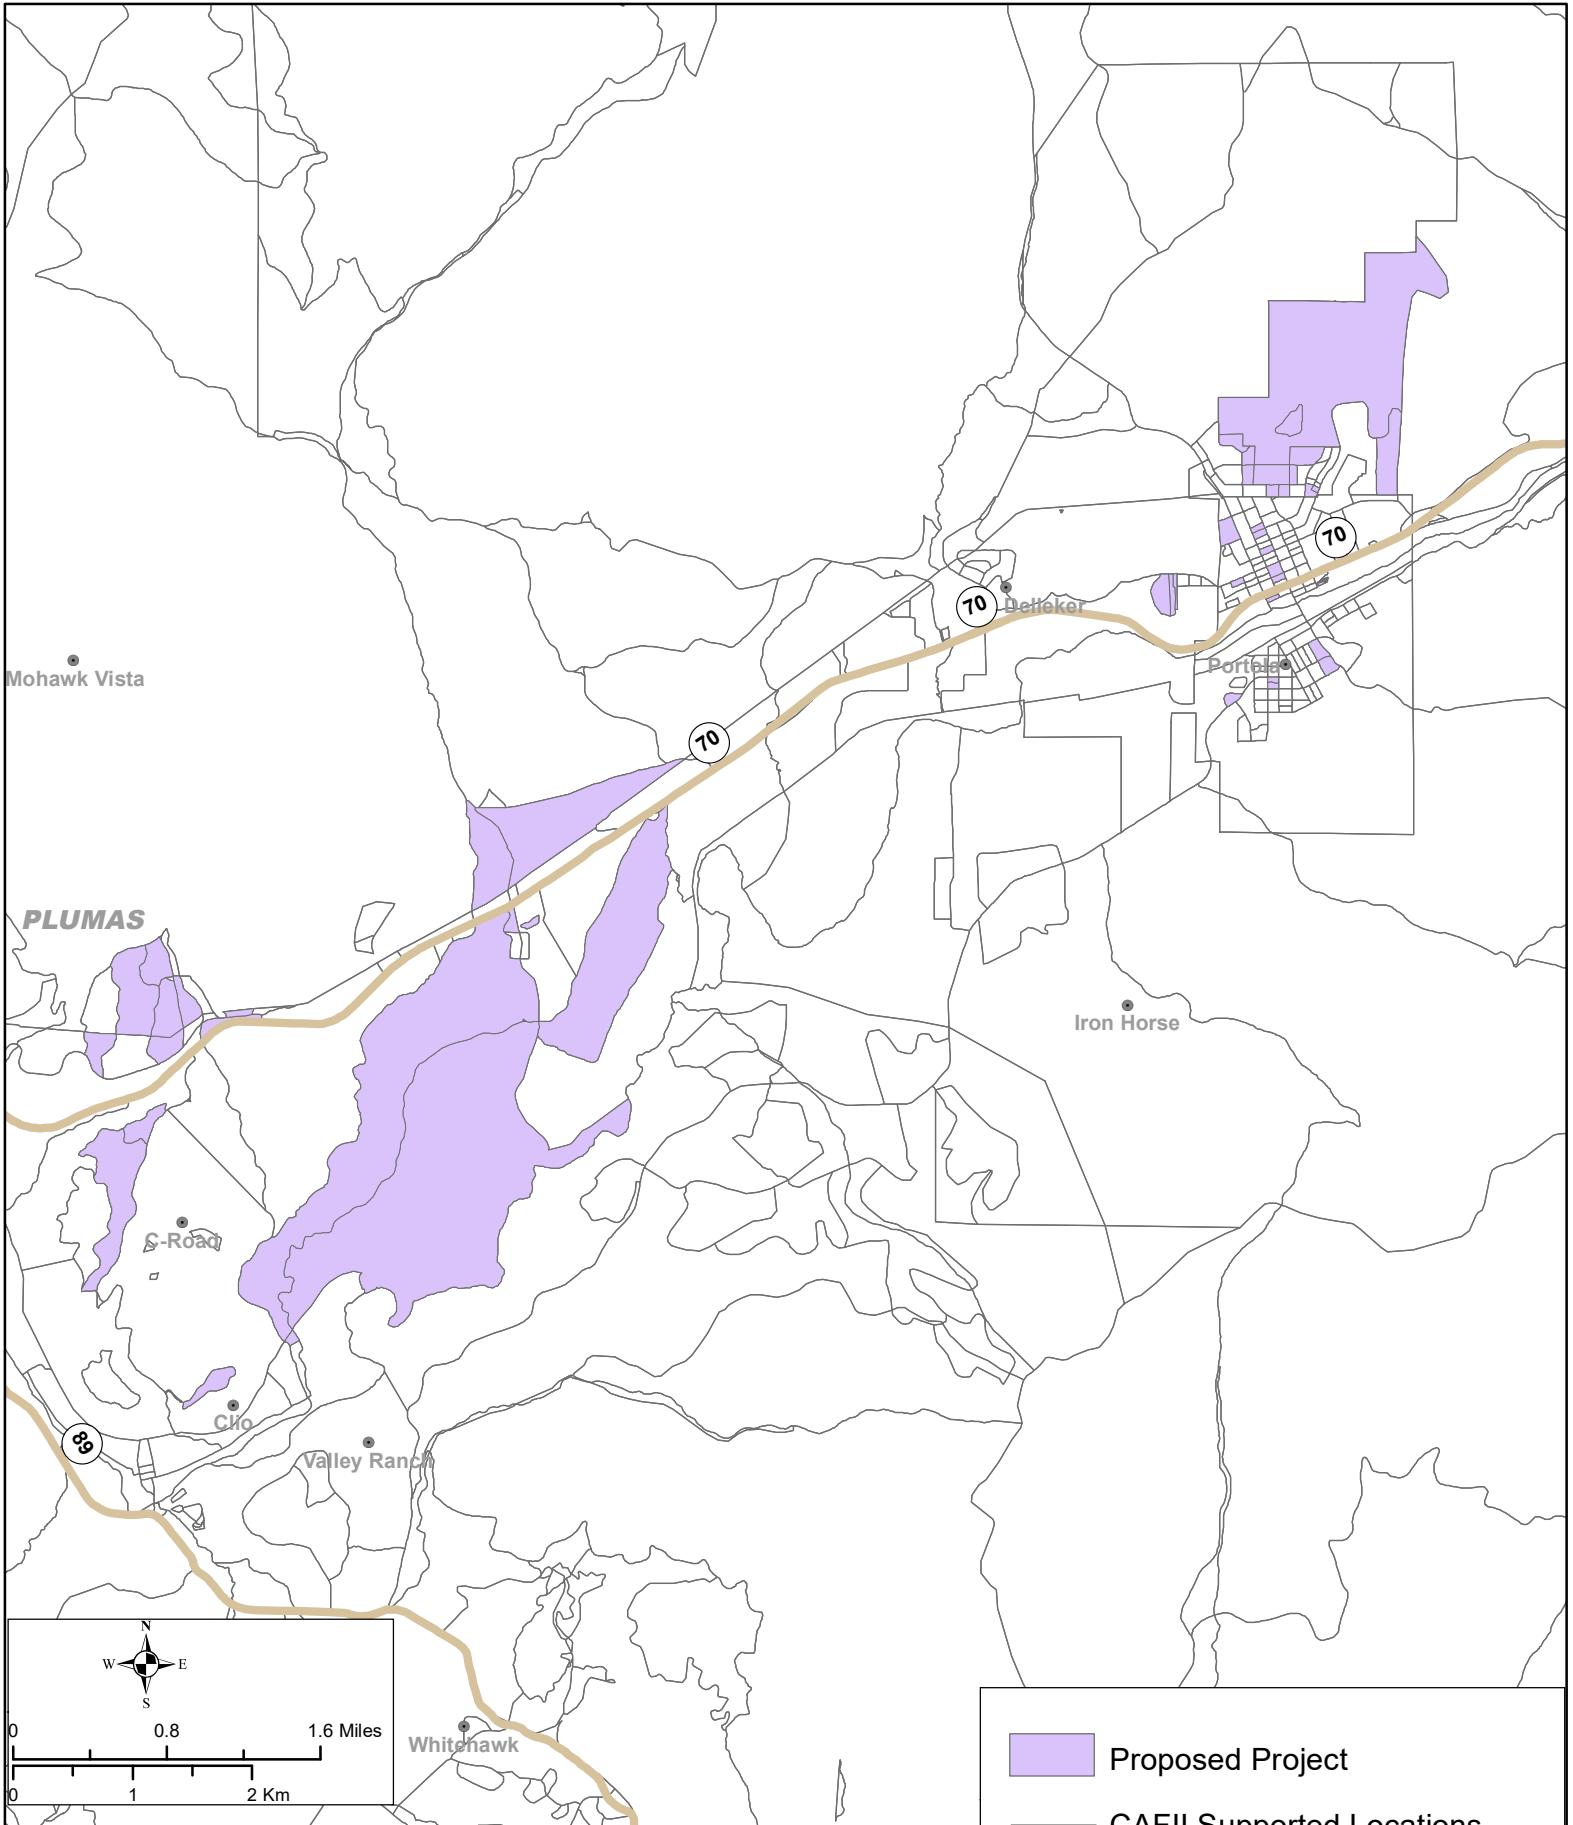

STATE OF CALIFORNIA

Plumas Sierra CASF Infrastructure Grant Application

Portola-Mohawk Vista- May 1, 2019

Data Source:
 Service availability data submitted by California broadband providers and validated by the CPUC. Data as of December 31, 2017.
 Map created by the CPUC, Communications Division, CASF Infrastructure Group, May 14, 2019.